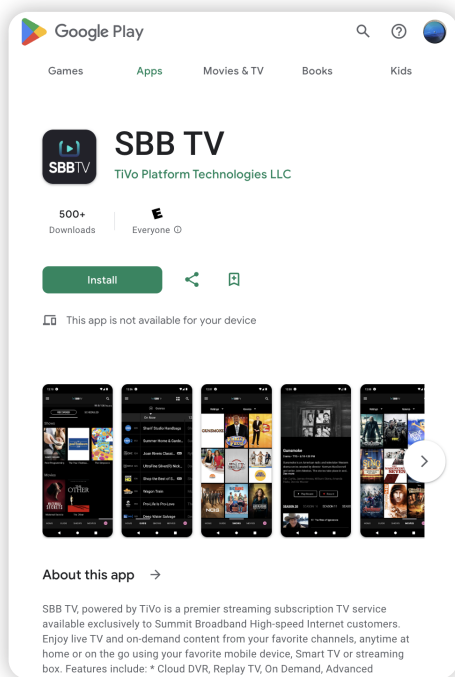

Ready?

Before you begin make sure you have the following:

- An Android phone or tablet updated with the latest software
- Your **Summit Broadband** username and password

Set...

1. Open the Google Play Store  on your phone or tablet.
2. Search for the **SBB TV** app and tap Install to download.
3. Once download is complete, launch the app.
4. The **first time** you launch you'll be prompted to sign in to the app using your **Summit Broadband** username and password.

Play!

It's time to start watching your favorite shows. Use the menu to change your view. Tap a show to start watching.

Browse recommendations on the **What to Watch** screen. As you choose and watch shows we'll learn what you like and help you discover more.