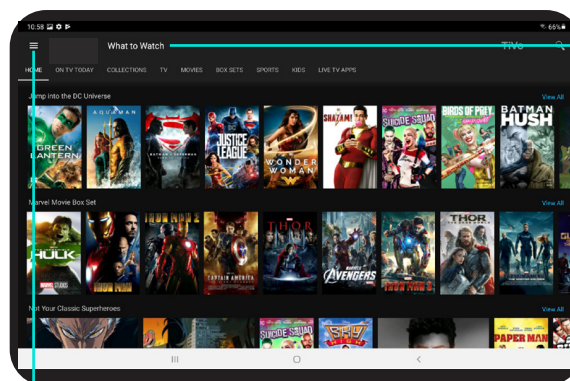

Ready?

Before you begin make sure you have the following:

- An Android phone or tablet updated with the latest software
- Your **Summit Broadband** username and password

Set...

1. Open the Google Play Store  on your phone or tablet.
2. Search for the **SBB TV** app and tap Install to download.
3. Once download is complete, launch the app.
4. The **first time** you launch you'll be prompted to sign in to the app using your **Summit Broadband** username and password.

Play!

It's time to start watching your favorite shows. Use the menu to change your view. Tap a show to start watching.

Browse recommendations on the **What to Watch** screen. As you choose and watch shows we'll learn what you like and help you discover more.

Tap the menu for the **Guide**, where you can watch shows from live channels, find upcoming shows and schedule recordings, or **My Shows**, where you'll find all your bookmarked or recorded shows.