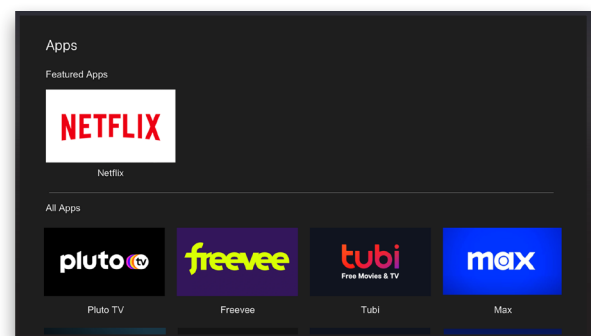

### Speak and You Shall Find

Press and release the Google Assistant button  or Voice Search button  on your remote, and speak into the remote to find a show, open an app, or get recommendations. Try saying things like "Action movies", "Basketball games" and more.

### Your Favorite Streaming Apps

Choose **Apps** from the main menu or press the **Apps** button  on your remote control to see all your apps.