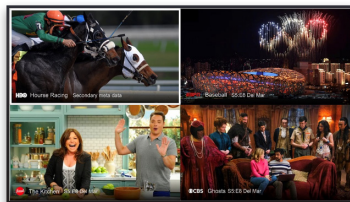

SBB TV's Main Menu and Features

The main menu is the starting point for just about everything you do with the SBB TV service. From the main menu, you can easily access popular destinations like the Home screen, the Guide, Shows, Movies, and Apps.

Advanced Interactive Guide

Choose **Guide** from the main menu, or press the **Guide** button to access intuitive features such as **Favorites**, **Replay** and **Filter** options.

Multiview

Multiview

Watch the four (4) most recently viewed live channels all at once on a single screen. Simply access **Multiview** from the main navigation and select **'MultiView'** to get started.

Speak and You Shall Find

Press and release the Google Assistant button or Voice Search button on your remote, and speak into the remote to find a show, open an app, or get recommendations. Try saying things like "Action movies", "Basketball games" and more.

Turn Back Time with Replay

Missed your favorite show? No problem! Just select Replay to choose from previously aired shows that are available to watch.

Viewing On The Go

Additionally you can enjoy SBB TV from your mobile device. Just download it from your device's app store.

Your Favorite Streaming Apps

Choose **Apps** from the main menu or press the **Apps** button on your remote control to see all your apps.

Shows & Movies: Browse the Best

Use the Shows or Movies screens to browse thousands of options. You can filter by genre such as Action or Comedy, and limit results to content rated for Kids, Teens, or Adults.