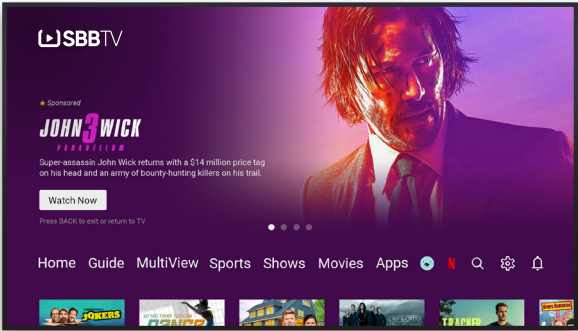

SBB TV's Main Menu and Features

The main menu is the starting point for just about everything you do with the SBB TV service. From the main menu, you can easily access popular destinations like the Home screen, the Guide, Shows, Movies, and Apps.

Advanced Interactive Guide

Choose **Guide** from the main menu, or press the **Guide** button to access intuitive features such as **Favorites**, **Replay** and **Filter** options.

Interactive Guide