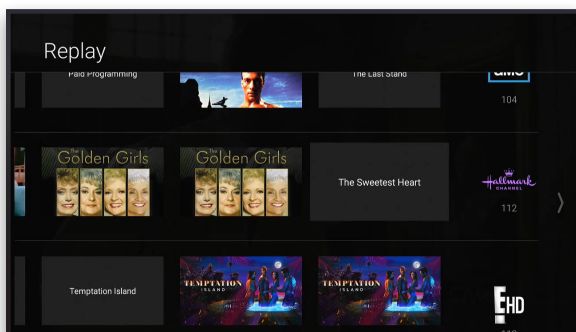

Turn Back Time with Replay

Missed your favorite show? No problem! Just select Replay to choose from previously aired shows that are available to watch.