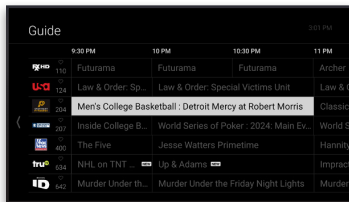

SBB TV's Main Menu and Features

The main menu is the starting point for just about everything you do with the SBB TV service. From the main menu, you can easily access popular destinations like the Home screen, the Guide, Shows, Movies, and Apps.

Advanced Interactive Guide

Choose **Guide** from the main menu, or press the **Guide** button to access intuitive features such as **Favorites**, **Replay** and **Filter** options.

Interactive Guide